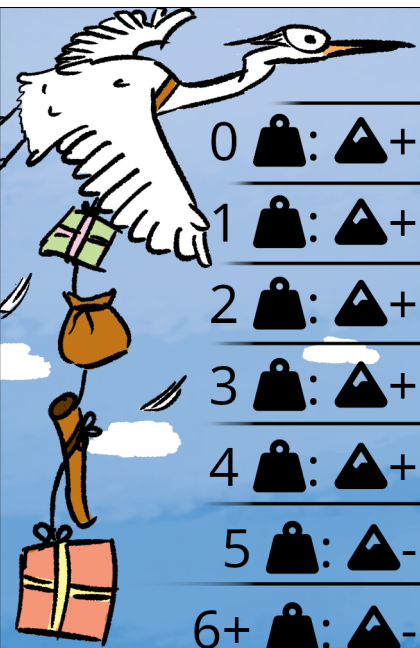

1

Island Action:

Decrease your current weight by one

- 0 : +3
- 1 : +2
- 2 : +1
- 3 : +1
- 4 : +0
- 5 : -1
- 6+ : -2

- 6+ : 0
- 5 : 1
- 4 : 2
- 3 : 2
- 2 : 3
- 1 : 3
- 0 : 4

4

Island Action:

Flip your character card to their upgraded () side

3

Island Action:

Swap this island with one exactly three spaces away

2

Island Action:

Swap one of your held packages with the top of the Mail deck

7

Island Action:

Letter From The Future

Deliver To: **▲5**
Weight: **2▲**
Reward: ★★★★★★
Fragile: Only visit odd numbered islands

Oddly Shaped Rock

Reputation Tracker (Back)

Deliver To: **▲3**
Weight: **5▲**
Reward: ★★★★★★
Fragile: Just very heavy!

A Sinking Feeling

Deliver To: **▲4**
Weight: **1▲**
Reward: ★★★★★★
Fragile: Only visit even numbered islands

Perfectly Balanced Weights

Deliver To: **▲7**
Weight: **2▲**
Reward: ★★★★★★
Fragile: Must be delivered within 3 rounds